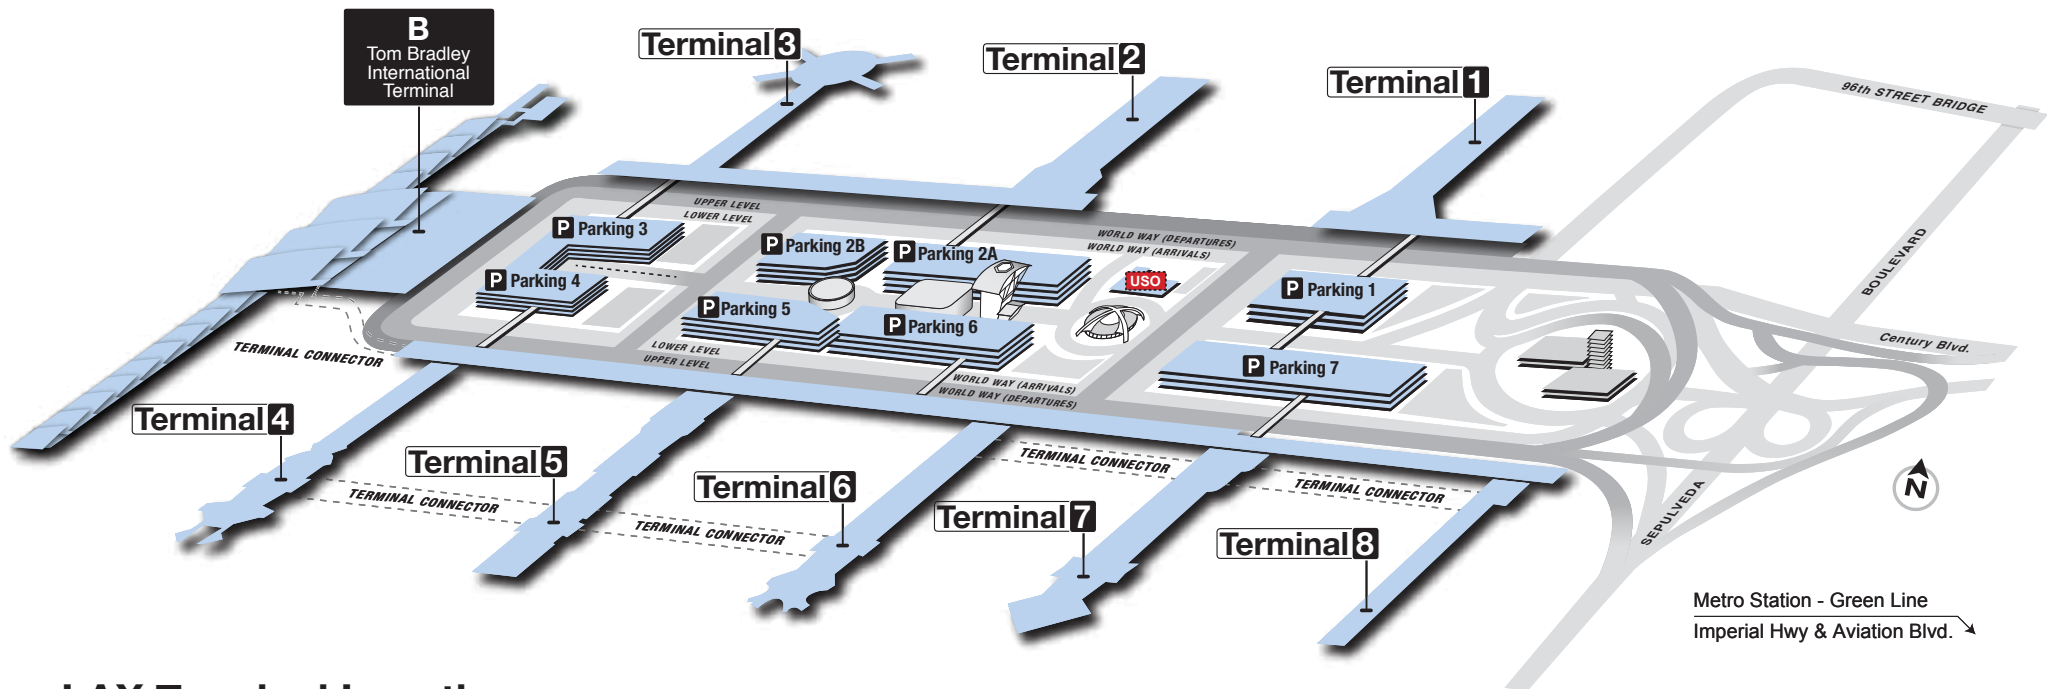

Airline Location as of January 11, 2018

LAX Terminal Locations:

Aeroflot (B)	All Nippon Airways (B)	* Copa (see below)	Fiji Airways (B)	Korean Air (B)	Scandinavian Airlines (B)	Virgin Atlantic (2)
Aer Lingus (2)	American (4-5)	Cathay Pacific (B)	Frontier (5)	LATAM Airlines (B)	Sichuan Airlines (B)	* Virgin Australia (B)
Aeromexico (2)	American Eagle	China Airlines (B)	Great Lakes (6)	LEVEL Airlines (B)	Singapore (B)	Viva Aerobus (6)
Air Canada (6)	(Bus to Gates	China Eastern (B)	Hainan Airlines (B)	LOT Polish (B)	* Southwest (see below)	* Volaris (see below)
Air China (B)	52A-52J via 5)	China Southern (B)	Hawaiian (5)	Lufthansa (B)	Spirit (5)	WestJet (2)
Air France (B)	Asiana (B)	Delta Air Lines (2-3)	Hong Kong Airlines (B)	Mokulele Airlines (6)	Sun Country (5)	WOW Air (B)
Air New Zealand (B)	* Austrian Airlines	El Al Israel (B)	Iberia (B)	Norwegian Air (B)	SWISS (B)	Xiamen Airlines (B)
Air Tahiti Nui (B)	(see below)	Emirates Airlines (B)	* InterJet (see below)	Philippines Airlines (B)	Thomas Cook (6)	
Alitalia (B)	* Avianca (see below)	Ethiopian Airlines (6)	Japan Airlines (B)	QANTAS (B)	Turkish Airlines (B)	
Alaska (6)	Boutique Air (6)	Etiihad (B)	JetBlue (5)	Qatar Airways (B)	United/United Express (7-8)	
Alliant (5)	British Airways (B)	EVA Air (B)	KLM (B)	SAUDIA (B)	Virgin America (6)	

Terminal to Terminal

Please allow approximately 3 to 5 minutes to walk between each terminal.

Please stand under the blue sign on the Lower/Arrivals Level, "LAX Shuttle & Airline Connections," to catch the Airline Connections shuttle which runs every 10 minutes.