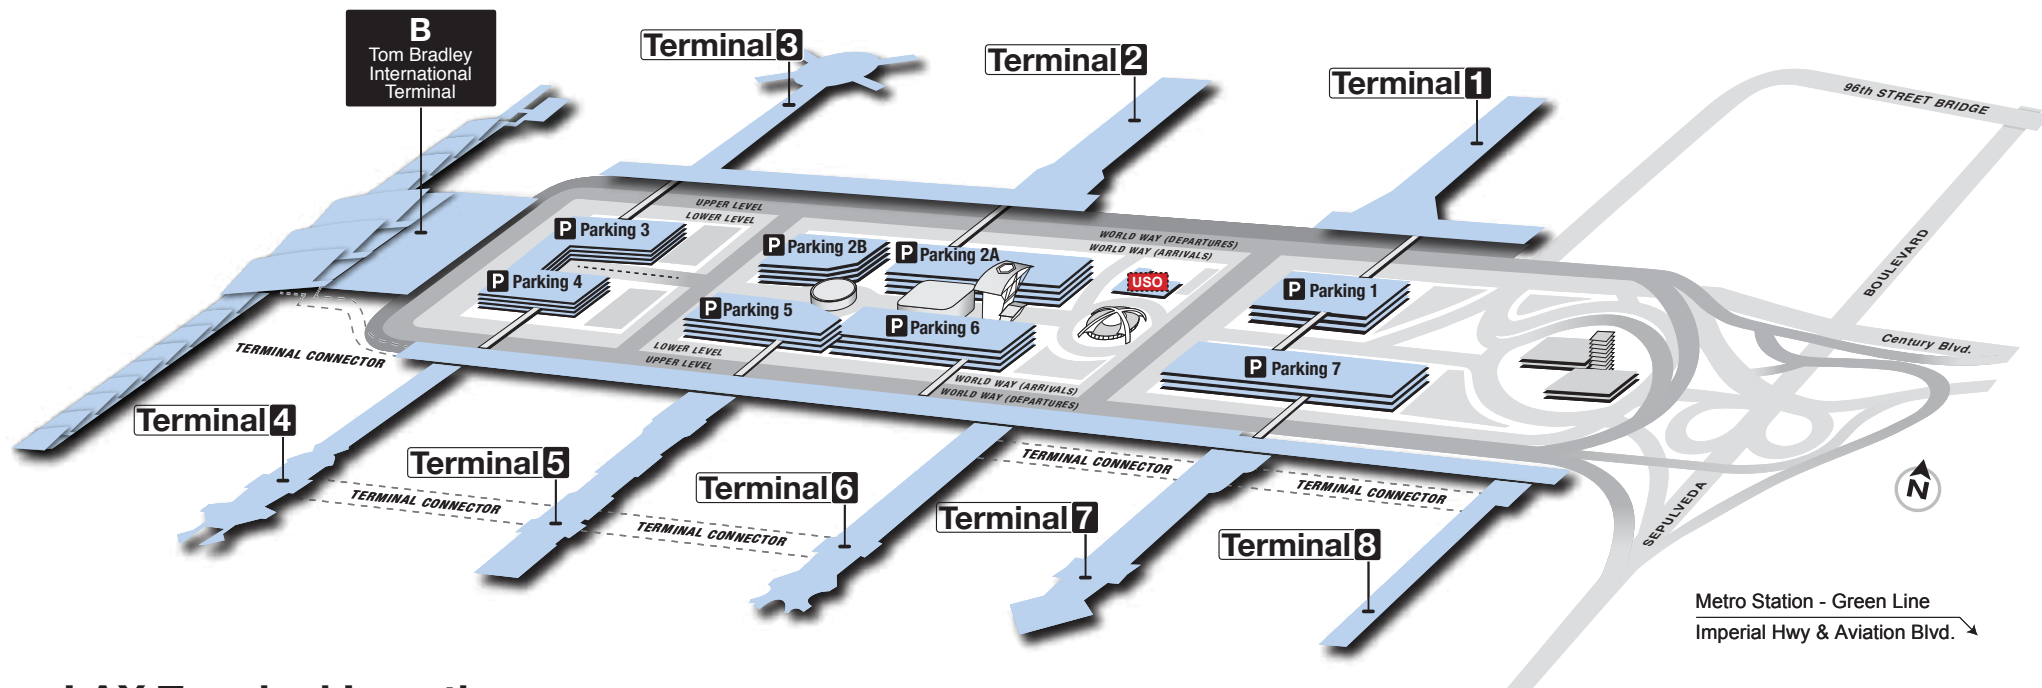

Airline Location as of January 11, 2018

LAX Terminal Locations:

Aeroflot (B)	All Nippon Airways (B)	* Copa (see below)	Fiji Airways (B)	Korean Air (B)	Scandinavian Airlines (B)	Virgin Atlantic (2)
Aer Lingus (2)	American (4-5)	Cathay Pacific (B)	Frontier (5)	LATAM Airlines (B)	Sichuan Airlines (B)	* Virgin Australia (B)
Aeromexico (2)	American Eagle	China Airlines (B)	Great Lakes (6)	LEVEL Airlines (B)	Singapore (B)	Viva Aerobus (6)
Air Canada (6)	(Bus to Gates	China Eastern (B)	Hainan Airlines (B)	LOT Polish (B)	* Southwest (see below)	* Volaris (see below)
Air China (B)	52A-52J via 5)	China Southern (B)	Hawaiian (5)	Lufthansa (B)	Spirit (5)	WestJet (2)
Air France (B)	Asiana (B)	Delta Air Lines (2-3)	Hong Kong Airlines (B)	Mokulele Airlines (6)	Sun Country (5)	WOW Air (B)
Air New Zealand (B)	* Austrian Airlines	El Al Israel (B)	Iberia (B)	Norwegian Air (B)	SWISS (B)	Xiamen Airlines (B)
Air Tahiti Nui (B)	(see below)	Emirates Airlines (B)	* InterJet (see below)	Philippines Airlines (B)	Thomas Cook (6)	
Alitalia (B)	* Avianca (see below)	Ethiopian Airlines (6)	Japan Airlines (B)	QANTAS (B)	Turkish Airlines (B)	
Alaska (6)	Boutique Air (6)	Etiihad (B)	JetBlue (5)	Qatar Airways (B)	United/United Express (7-8)	
Alliant (5)	British Airways (B)	EVA Air (B)	KLM (B)	SAUDIA (B)	Virgin America (6)	

Terminal to Terminal

Please allow approximately 3 to 5 minutes to walk between each terminal.

Please stand under the blue sign on the Lower/Arrivals Level, "LAX Shuttle & Airline Connections," to catch the Airline Connections shuttle which runs every 10 minutes.